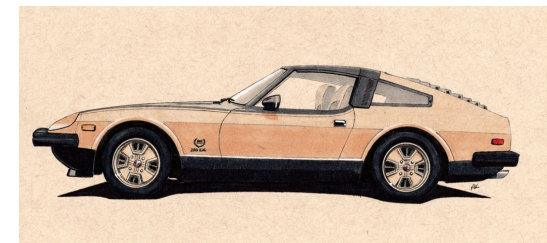

Step 1: Pick Size

8x10
\$100

11x14
\$200

14x18
\$300
(Gray Only)

Step 2: Pick Paper Color

White

Gray

Tan

Step 3: Pick Black & White or Color

Black & White

Color

Step 4: Pick View

Side Profile

3/4 Front

3/4 Rear

- The art is sold framed.
- Prices include shipping to U.S.
- The art is the original piece – not prints or copies.
- Pay after completion & customer approval. Ships promptly after payment. Drawings with personalized details may require a deposit.
- Please keep in mind the art is pen-on-paper. Changes cannot be made after complete.
- Artist reserves all rights to publicize images of the art.