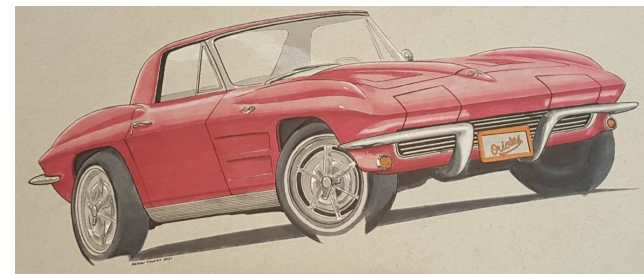

Step 1: Pick Size

8x10
\$100

11x14
\$200

14x18
\$300
(Gray Only)

Step 2: Pick Paper Color

White

Gray

Tan

Step 3: Pick Black & White or Color

Black & White

Color

Step 4: Pick View

Side Profile

3/4 Front

3/4 Rear

- The art is sold framed.
- Prices include shipping to U.S.
- The art is the original piece – not prints or copies.
- Pay after completion & customer approval. Ships promptly after payment. Drawings with personalized details may require a deposit.
- Please keep in mind the art is pen-on-paper. Changes cannot be made after complete.
- Artist reserves all rights to publicize images of the art.